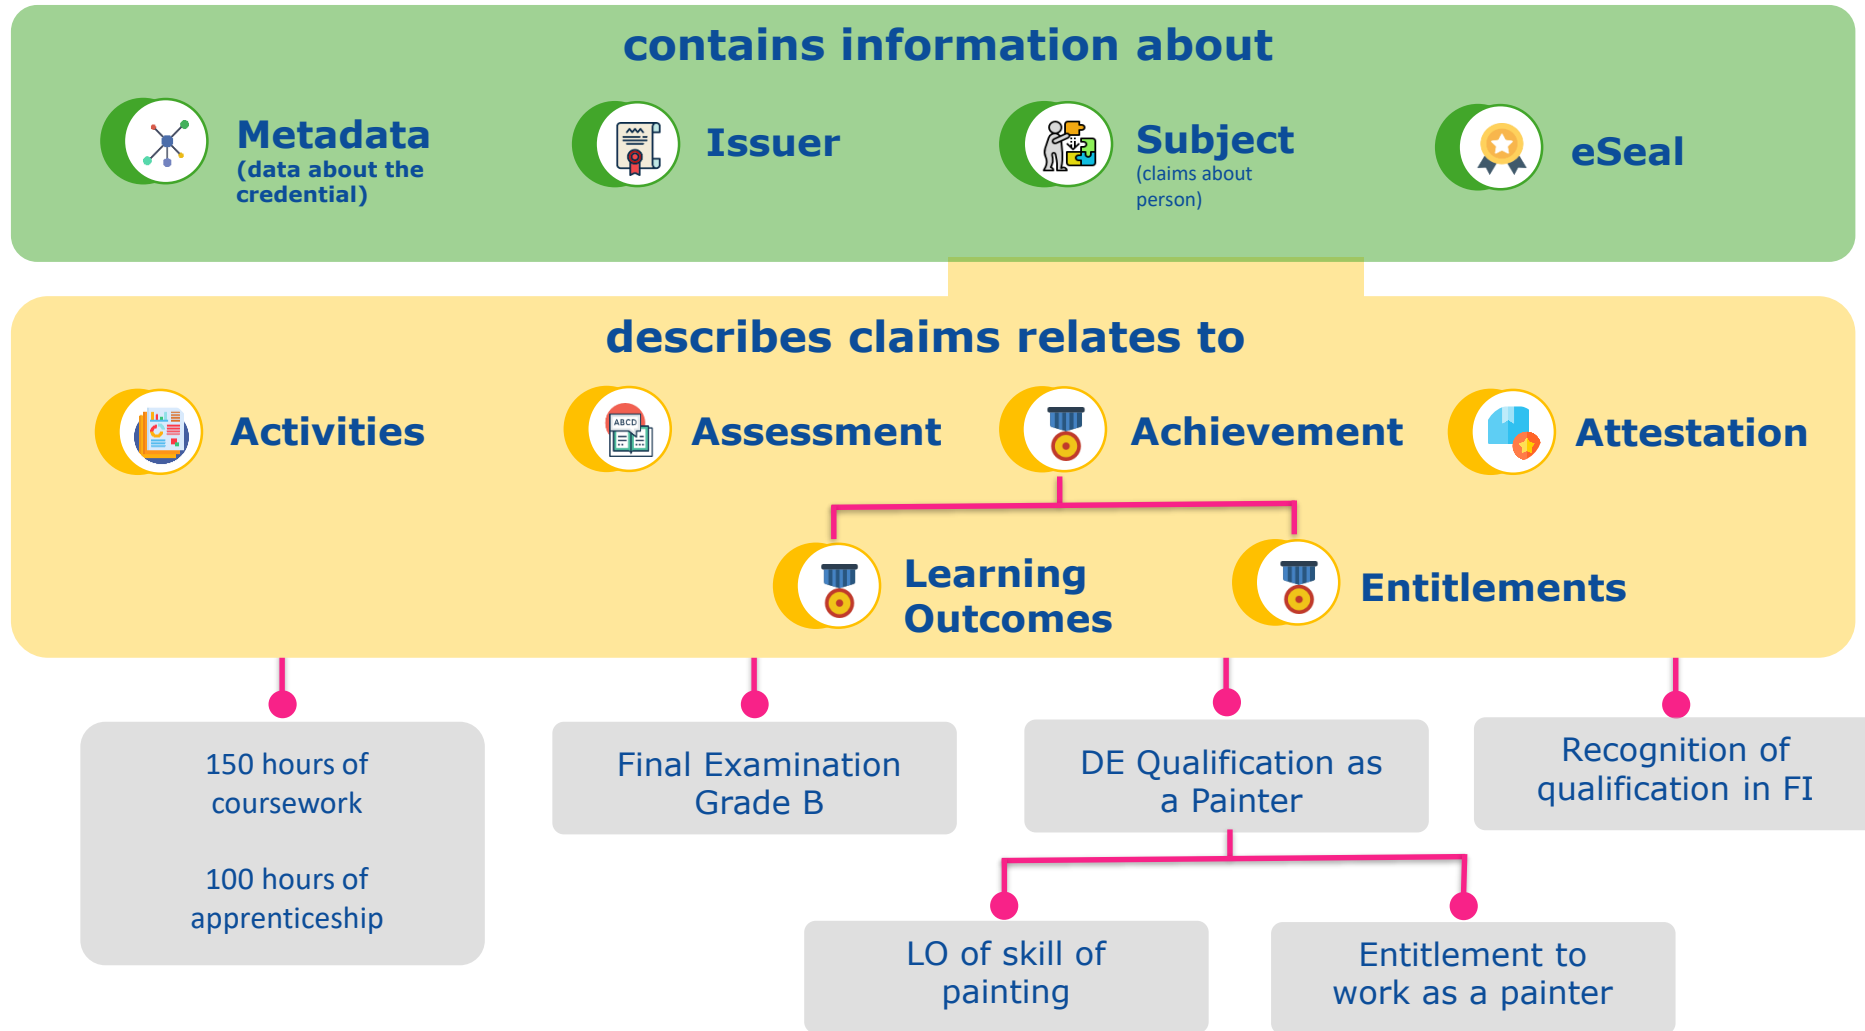

Digitally-Signed Credentials State of Play

Framework for digitally-signed credentials

definition of a digitally-signed credential

- A credential, in its most essential form, is a **documented statement** containing claims made about a person.
- A Europass **learning credential** describes that the owner has certain skills or has achieved certain learning outcomes through formal, non-formal or informal learning context.
- A **digitally-signature (e-Seal)** guarantees the origin and integrity of the a document.

A Europass credential

Framework for digitally-signed credentials

Stacking and Combining Credentials and Concepts

Issuer: University of Nantes
Claim: **Achievement** of Bachelors
Degree in Nursing

Issuer: University of Nantes
Claim: Achievement of 90 ECTS in
Nursing