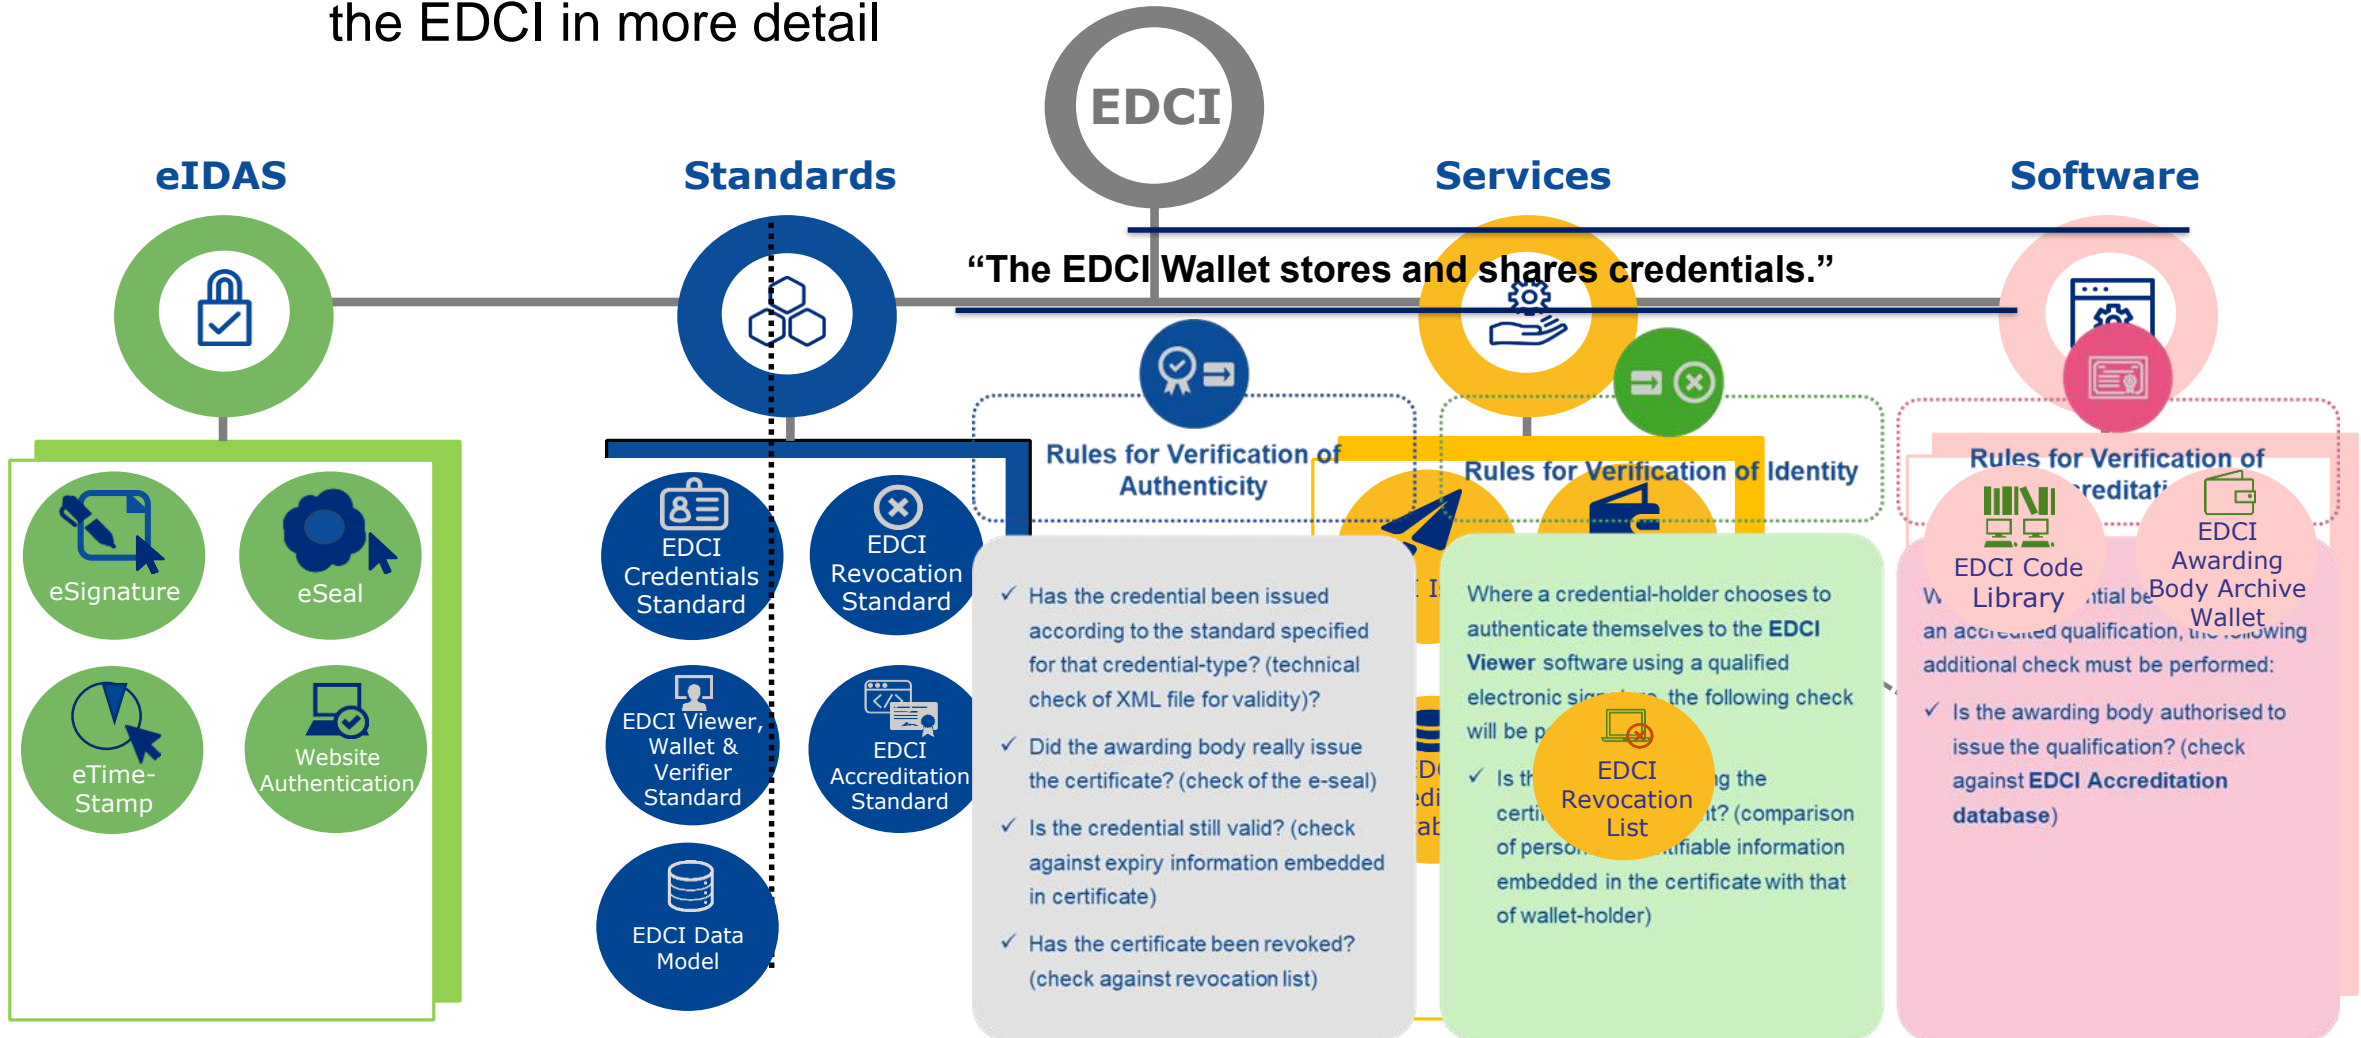

**Any credential which
arises from informal,
non-formal or formal
learning.**

Framework for digitally-signed credentials

the EDCI in more detail

an NTT DATA Company

Framework for digitally-signed credentials the EDCI in more detail

Framework for digitally-signed credentials the EDCI in more detail

Framework for digitally-signed credentials the EDCI in more detail

Framework for digitally-signed credentials the EDCI in more detail

Framework for digitally-signed credentials

the EDCI in more detail

Interoperability Aspects

Issuing Credentials

- A credential is simply a digitally-signed XML file
- Europass Provides
 - A standard describing the data fields and how to use them
 - A service to allow you to check the validity of your XML Files
 - A system for signing e-seals
 - Code samples
- Any system which stores student data can be coded to 'export' its data as Europass XML, and be fully compatible across the Europass ecosystem